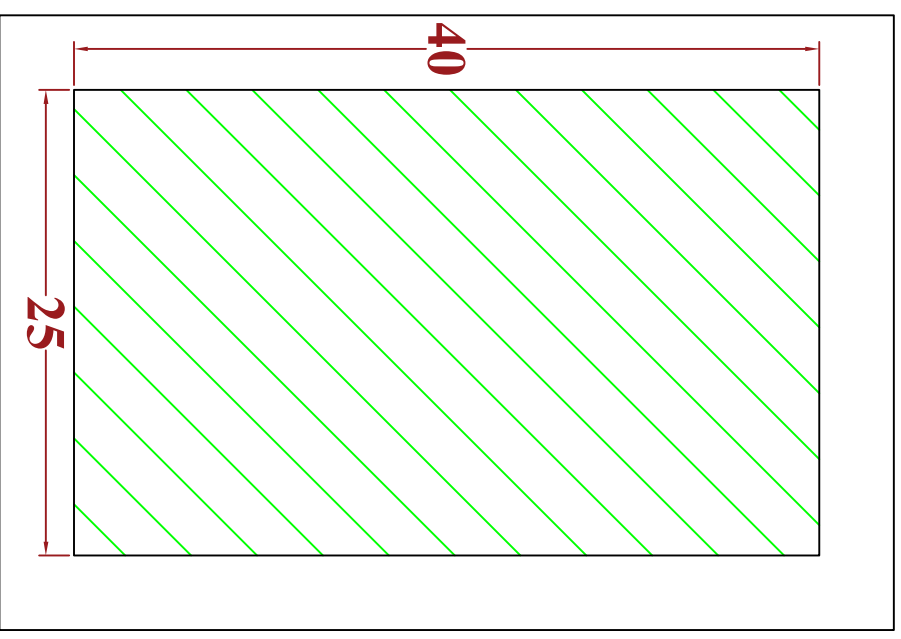

Floor Base

Sleeping Area
40" x 25" 28.5 H